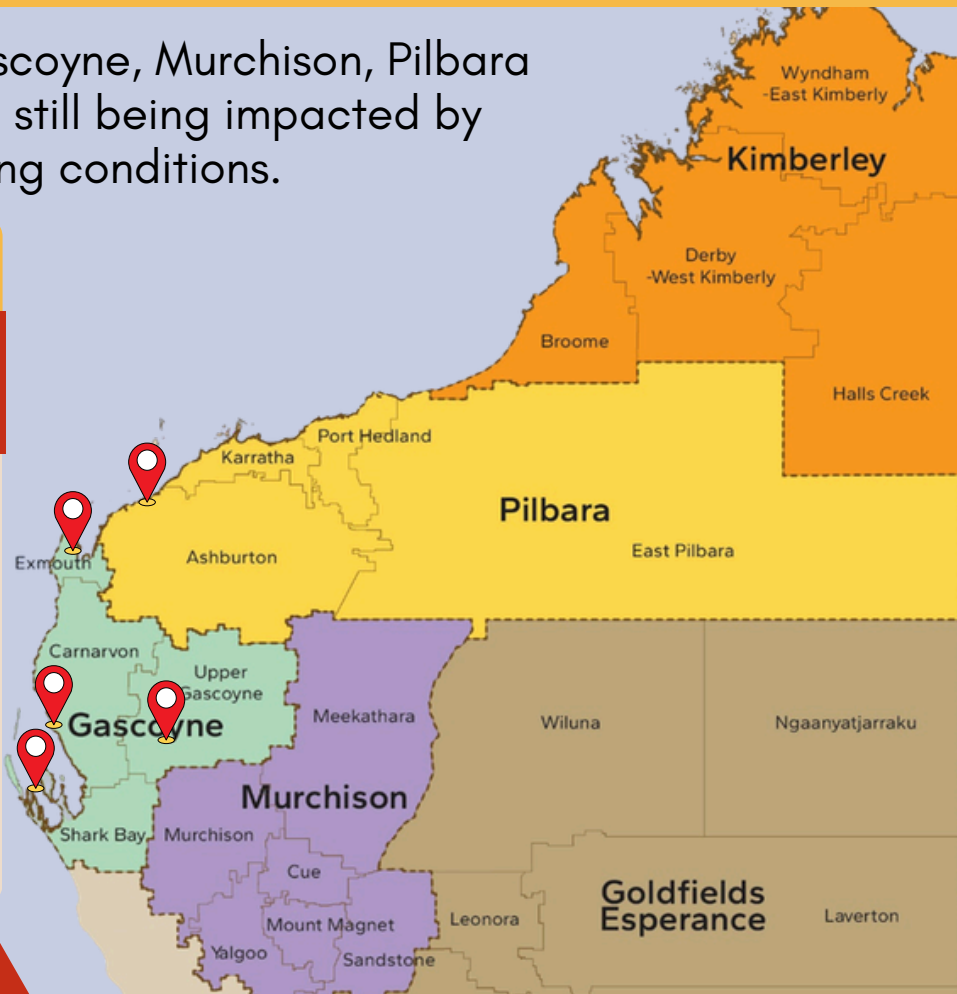

TRAVEL & ROADS UPDATE

VITAL INFORMATION FOR TRAVELLERS

Travellers across WA's Gascoyne, Murchison, Pilbara and Mid-west regions are still being impacted by road closures and changing conditions.

CRITICAL ALERT:

EXMOUTH & ONSLOW CLOSED TO VISITORS

- Main Roads **Travelmap** **MAY NOT** show all local road networks
- You **MUST** check **Local Government Road reports** to ensure **ALL** roads are open
- **CONFIRM** your accommodation

IMPORTANT INFO:

Getting to Shark Bay → **Check** Upper Gascoyne, Murchison, Carnarvon, Northampton

Getting to Upper Gascoyne (Gascoyne Junction) → **Check** Shark Bay, Murchison, Meekatharra, Cue, Yalgoo, Mt Magnet, Carnarvon, Ashburton

Getting to Carnarvon → **Check** Shark Bay, Upper Gascoyne, Ashburton, Murchison

For Fuel updates go to www.fuelwatch.wa.gov.au

CHECK LOCAL ROADS

Shark Bay: [Shire of Shark Bay Road Conditions](#)

Upper Gascoyne: [Shire of Upper Gascoyne Road Report](#)